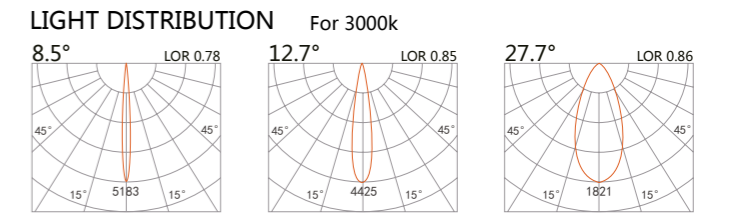

Recessed Linear Light ZETA Trimless

223 388
LED Power 4.5W
Colour Temp 2700/3000K / 4000/5000K
Luminous 336lm / 336lm

83x30(Cut out)

223 389
LED Power 9W
Colour Temp 2700/3000K / 4000/5000K
Luminous 672m / 672m

151x30(Cut out)

223 390
LED Power 13.5W
Colour Temp 2700/3000K / 4000/5000K
Luminous 1008lm / 1008lm

217x30(Cut out)

223 391
LED Power 18W
Colour Temp 2700/3000K / 4000/5000K
Luminous 1344lm / 1344lm

285x30(Cut out)