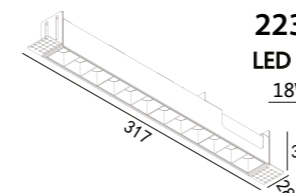

Recessed Linear Light ZETA Trimless

223 388
LED Power 4.5W
Colour Temp 2700/3000K / 4000/5000K
Luminous 336lm / 336lm

83x30(Cut out)

223 389
LED Power 9W
Colour Temp 2700/3000K / 4000/5000K
Luminous 672m / 672m

151x30(Cut out)

223 390
LED Power 13.5W
Colour Temp 2700/3000K / 4000/5000K
Luminous 1008lm / 1008lm

217x30(Cut out)

223 391
LED Power 18W
Colour Temp 2700/3000K / 4000/5000K
Luminous 1344lm / 1344lm

285x30(Cut out)