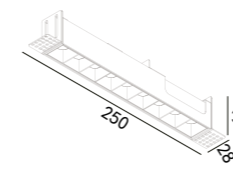

Recessed Linear Light ZETA Trimless

223 388
LED Power 4.5W
Colour Temp 2700/3000K / 4000/5000K
Luminous 336lm / 336lm

83x30(Cut out)

223 389
LED Power 9W
Colour Temp 2700/3000K / 4000/5000K
Luminous 672m / 672m

151x30(Cut out)

223 390
LED Power 13.5W
Colour Temp 2700/3000K / 4000/5000K
Luminous 1008lm / 1008lm

217x30(Cut out)

223 391
LED Power 18W
Colour Temp 2700/3000K / 4000/5000K
Luminous 1344lm / 1344lm

285x30(Cut out)