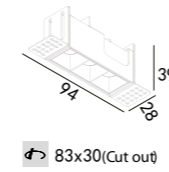

Recessed Linear Light ZETA Trimless

223 388
LED Power 4.5W
Colour Temp 2700/3000K / 4000/5000K
Luminous 336lm / 336lm

83x30(Cut out)

223 389
LED Power 9W
Colour Temp 2700/3000K / 4000/5000K
Luminous 672m / 672m

151x30(Cut out)

223 390
LED Power 13.5W
Colour Temp 2700/3000K / 4000/5000K
Luminous 1008lm / 1008lm

217x30(Cut out)

223 391
LED Power 18W
Colour Temp 2700/3000K / 4000/5000K
Luminous 1344lm / 1344lm

285x30(Cut out)