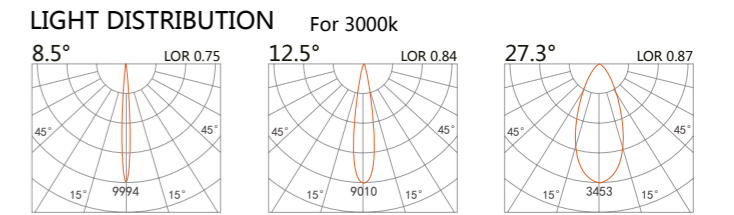

Recessed Linear Light ZETA Trimless

223 388
LED Power 4.5W
Colour Temp 2700/3000K / 4000/5000K
Luminous 336lm / 336lm

83x30(Cut out)

223 389
LED Power 9W
Colour Temp 2700/3000K / 4000/5000K
Luminous 672m / 672m

151x30(Cut out)

223 390
LED Power 13.5W
Colour Temp 2700/3000K / 4000/5000K
Luminous 1008lm / 1008lm

217x30(Cut out)

223 391
LED Power 18W
Colour Temp 2700/3000K / 4000/5000K
Luminous 1344lm / 1344lm

285x30(Cut out)