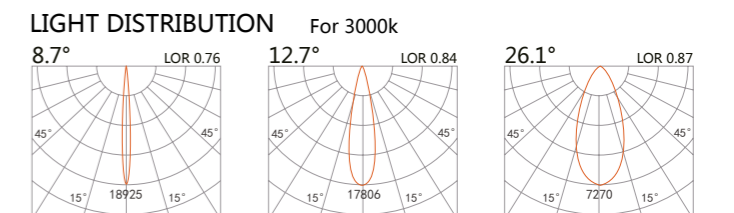

Recessed Linear Light ZETA Trimless

223 388
LED Power 4.5W
Colour Temp 2700/3000K / 4000/5000K
Luminous 336lm / 336lm

83x30(Cut out)

223 389
LED Power 9W
Colour Temp 2700/3000K / 4000/5000K
Luminous 672m / 672m

151x30(Cut out)

223 390
LED Power 13.5W
Colour Temp 2700/3000K / 4000/5000K
Luminous 1008lm / 1008lm

217x30(Cut out)

223 391
LED Power 18W
Colour Temp 2700/3000K / 4000/5000K
Luminous 1344lm / 1344lm

285x30(Cut out)