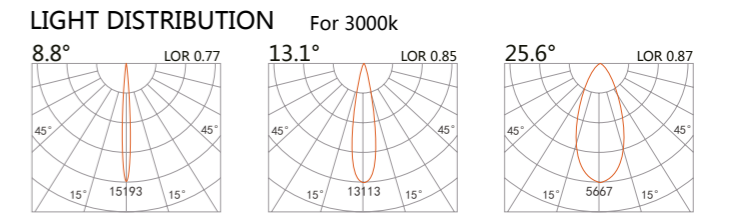

Recessed Linear Light ZETA Trimless

223 388
LED Power 4.5W
Colour Temp 2700/3000K / 4000/5000K
Luminous 336lm / 336lm

83x30(Cut out)

223 389
LED Power 9W
Colour Temp 2700/3000K / 4000/5000K
Luminous 672m / 672m

151x30(Cut out)

223 390
LED Power 13.5W
Colour Temp 2700/3000K / 4000/5000K
Luminous 1008lm / 1008lm

217x30(Cut out)

223 391
LED Power 18W
Colour Temp 2700/3000K / 4000/5000K
Luminous 1344lm / 1344lm

285x30(Cut out)