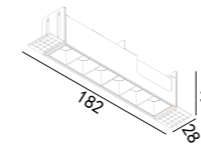

Recessed Linear Light ZETA Trimless

223 388
LED Power 4.5W
Colour Temp 2700/3000K / 4000/5000K
Luminous 336lm / 336lm

83x30(Cut out)

223 389
LED Power 9W
Colour Temp 2700/3000K / 4000/5000K
Luminous 672m / 672m

151x30(Cut out)

223 390
LED Power 13.5W
Colour Temp 2700/3000K / 4000/5000K
Luminous 1008lm / 1008lm

217x30(Cut out)

223 391
LED Power 18W
Colour Temp 2700/3000K / 4000/5000K
Luminous 1344lm / 1344lm

285x30(Cut out)